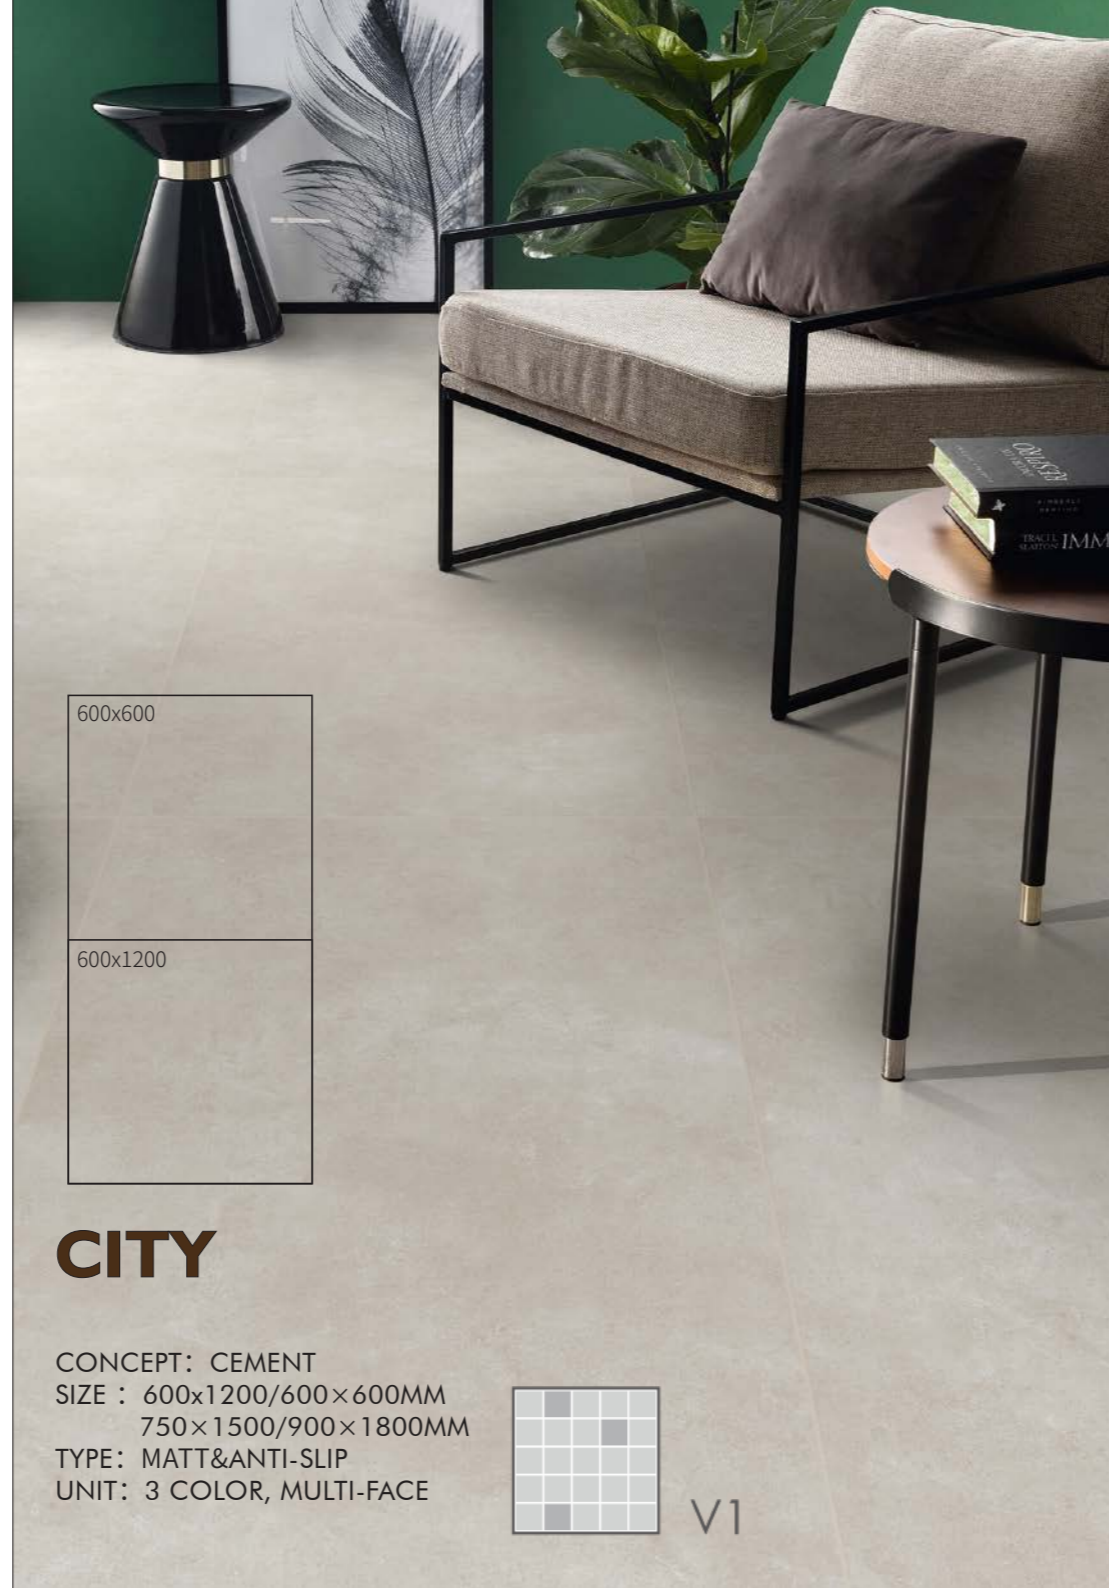

V2

DC12601N
600x1200MM
COLOR: BANCO

DC6601N
600x600MM
COLOR: BANCO

DC12602N
600x1200MM
COLOR: GREY

DC6602N
600x600MM
COLOR: GREY

DC12603N
600x1200MM
COLOR: DARK GREY

DC6603N
600x600MM
COLOR: DARK GREY

CITY