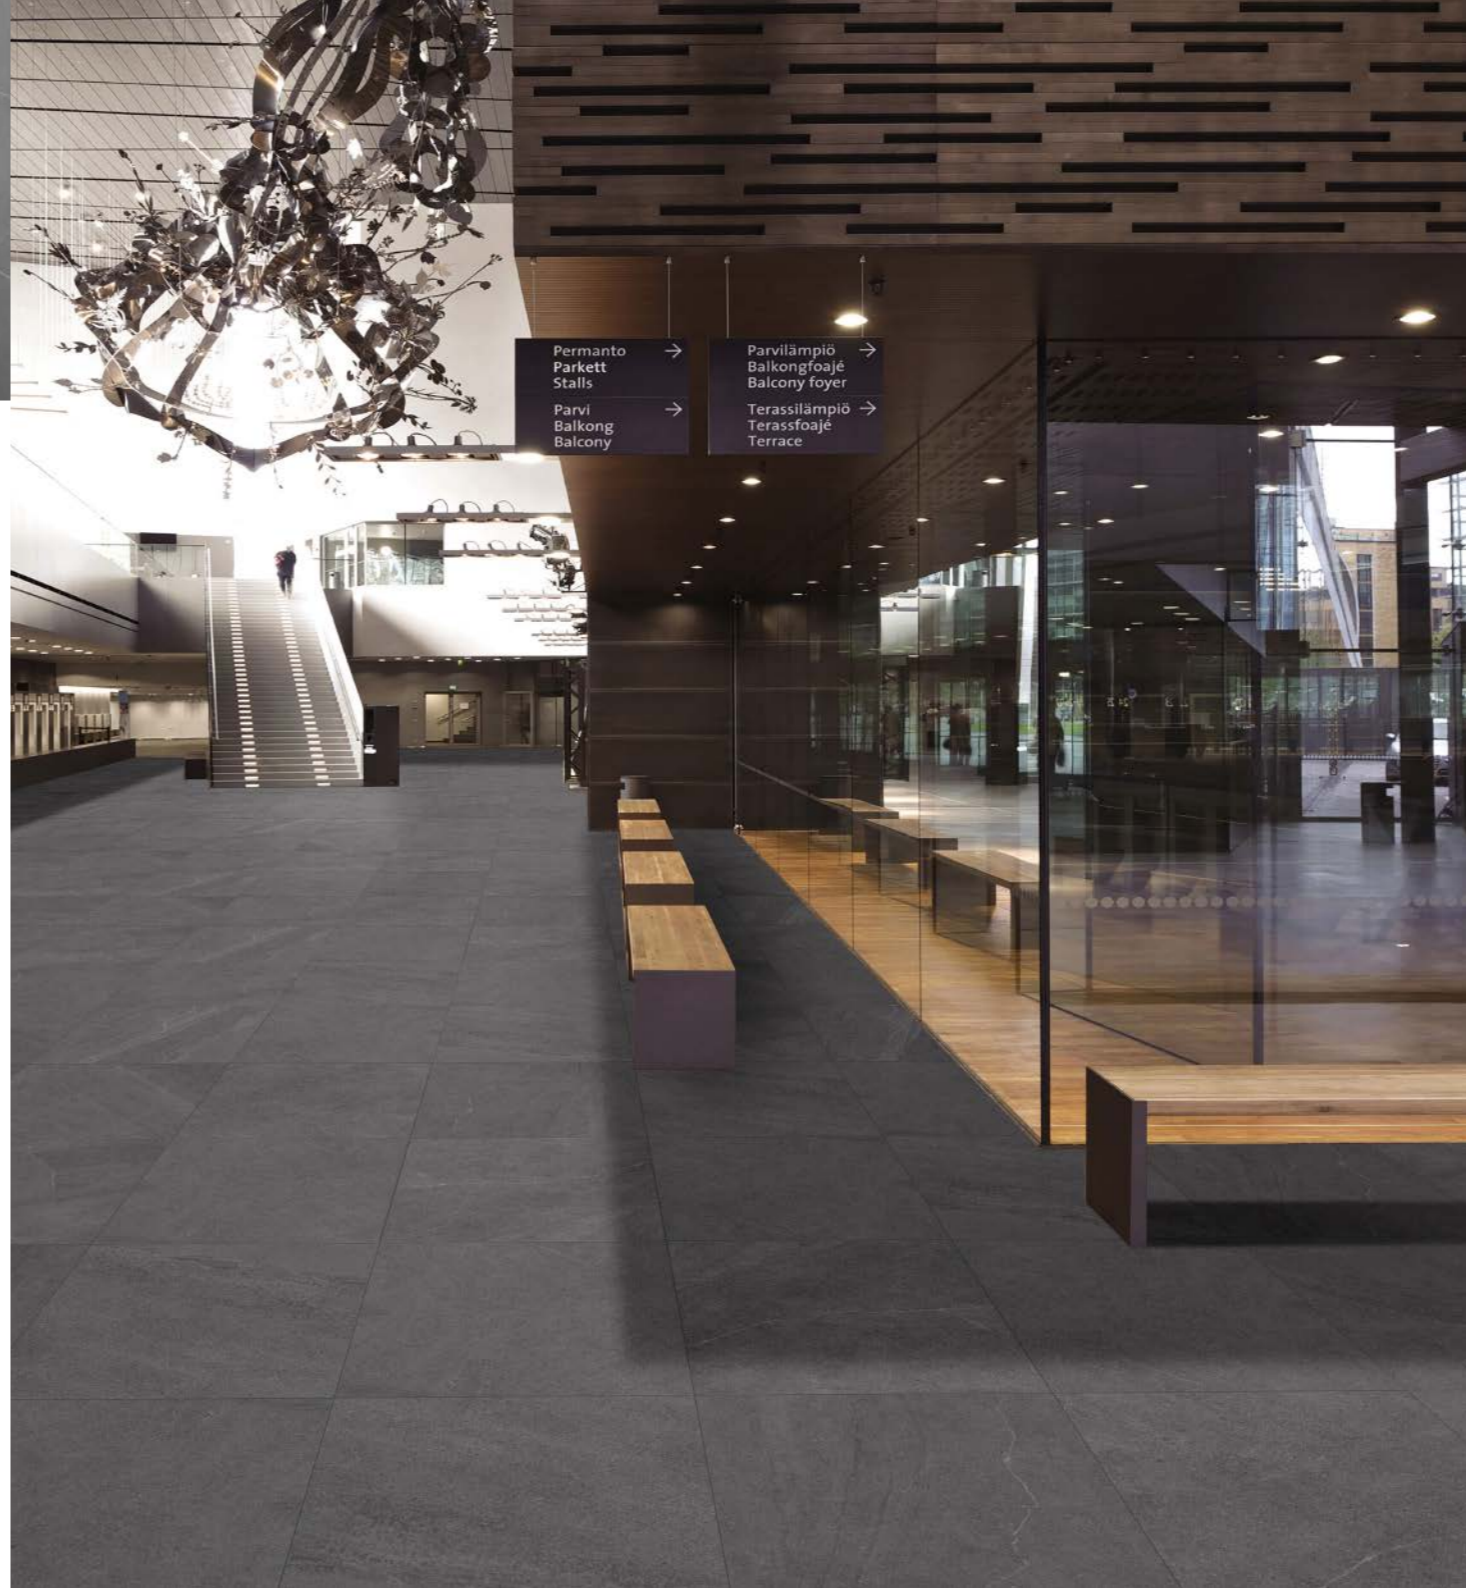

The pure and soft texture, coupled with the elegant and natural vein, is breathtaking and has been given the meaning of holiness and purity

KD6865N(R9)/KD6865G(R11)
600x600MM
COLOR: LIGHT GREY

KD6866N(R9)/KD6866G(R11)
600x600MM
COLOR: BEIGE