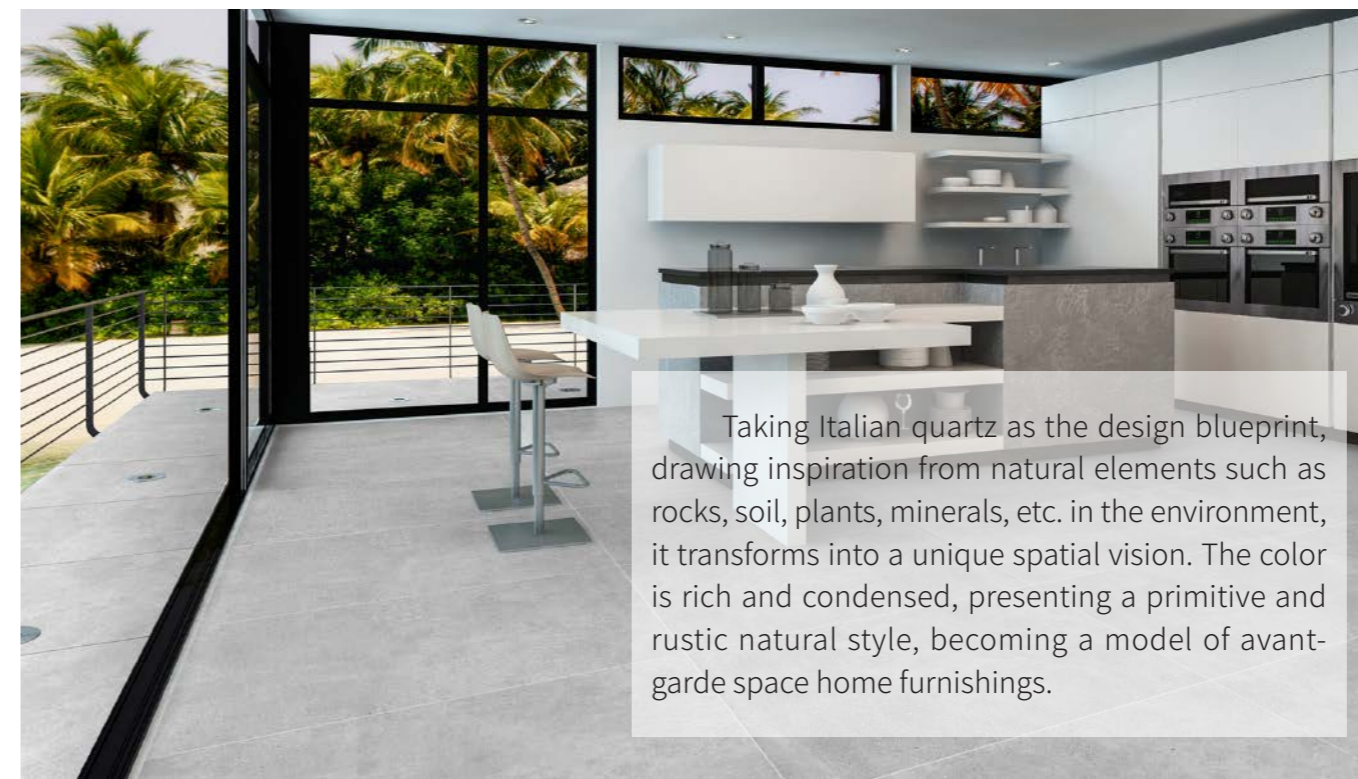

Taking Italian quartz as the design blueprint, drawing inspiration from natural elements such as rocks, soil, plants, minerals, etc. in the environment, it transforms into a unique spatial vision. The color is rich and condensed, presenting a primitive and rustic natural style, becoming a model of avant-garde space home furnishings.