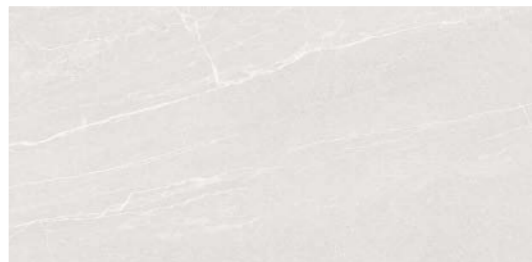

GT6622N
600x600MM
COLOR: DARK

ATLAS

CONCEPT: STONE
SIZE : 600x600, 600x1200MM
TYPE: MATT
UNIT: 3 COLOR, MULTI-FACE

V3

GT12650N
600x1200MM
COLOR: WHITE

GT6650N
600x600MM
COLOR: WHITE

GT12651N
600x1200MM
COLOR: GRAY