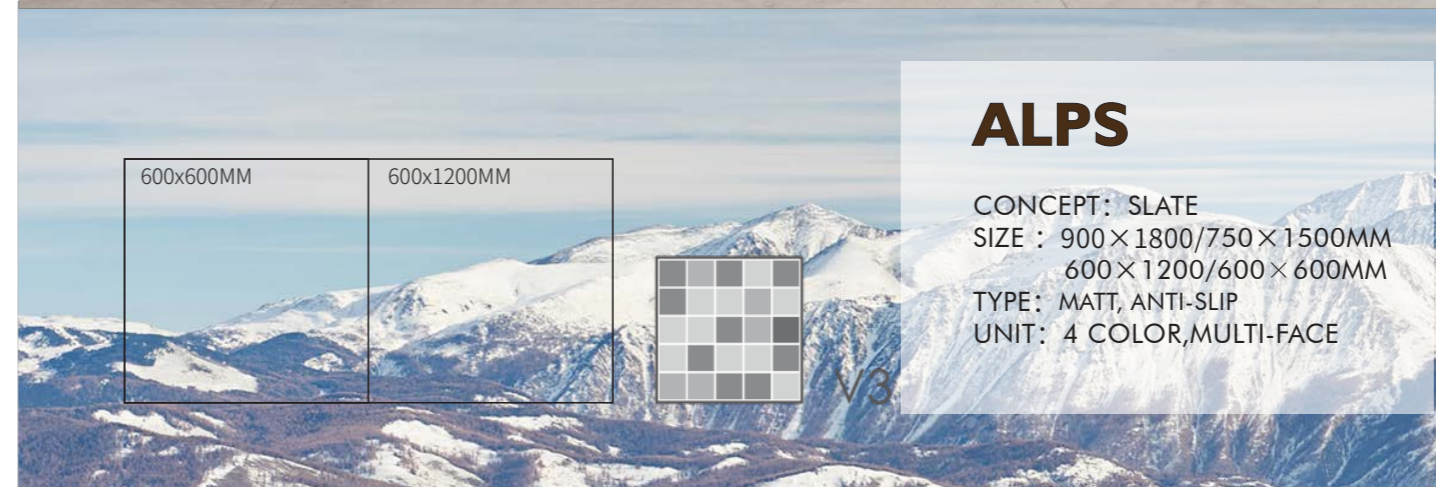

ALPS

CONCEPT: SLATE
SIZE : 900x1800/750x1500MM
600x1200/600x600MM
TYPE: MATT, ANTI-SLIP
UNIT: 4 COLOR, MULTI-FACE

V3