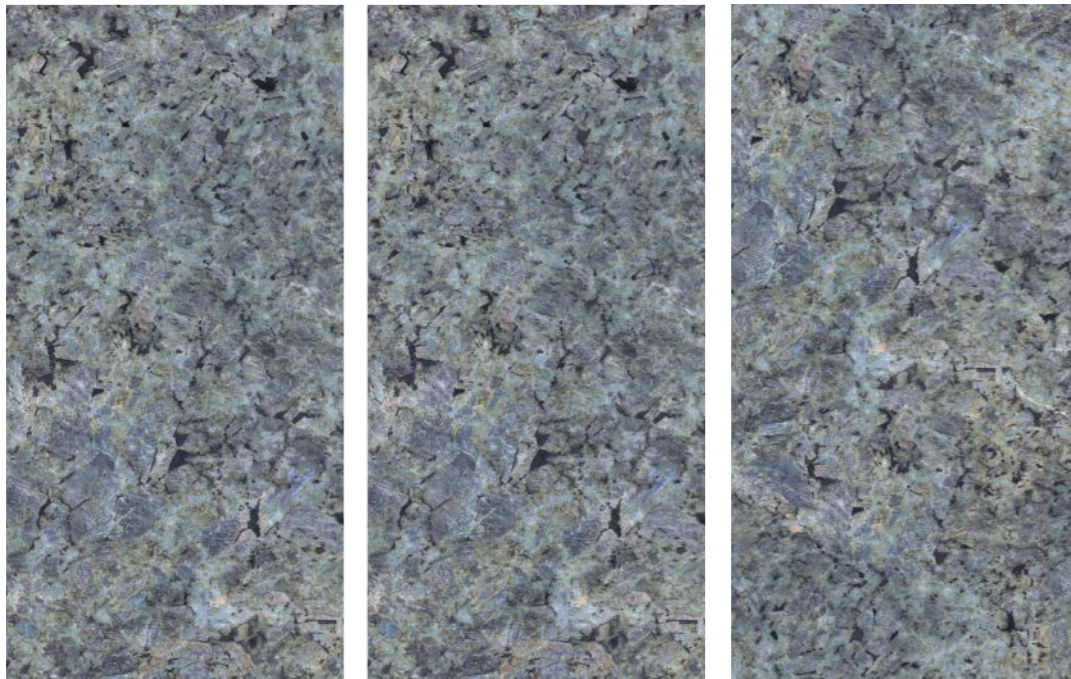

BURBERRY

DS91863

SIZE : 900x1800MM

TYPE: DRY GRAIN FEEDING

UNIT: 1COLOR, MULTI-FACE

V2