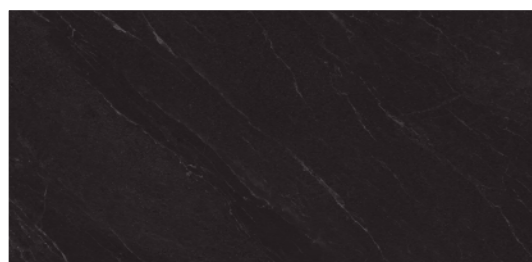

GT12653N
600x1200MM
COLOR: DARK