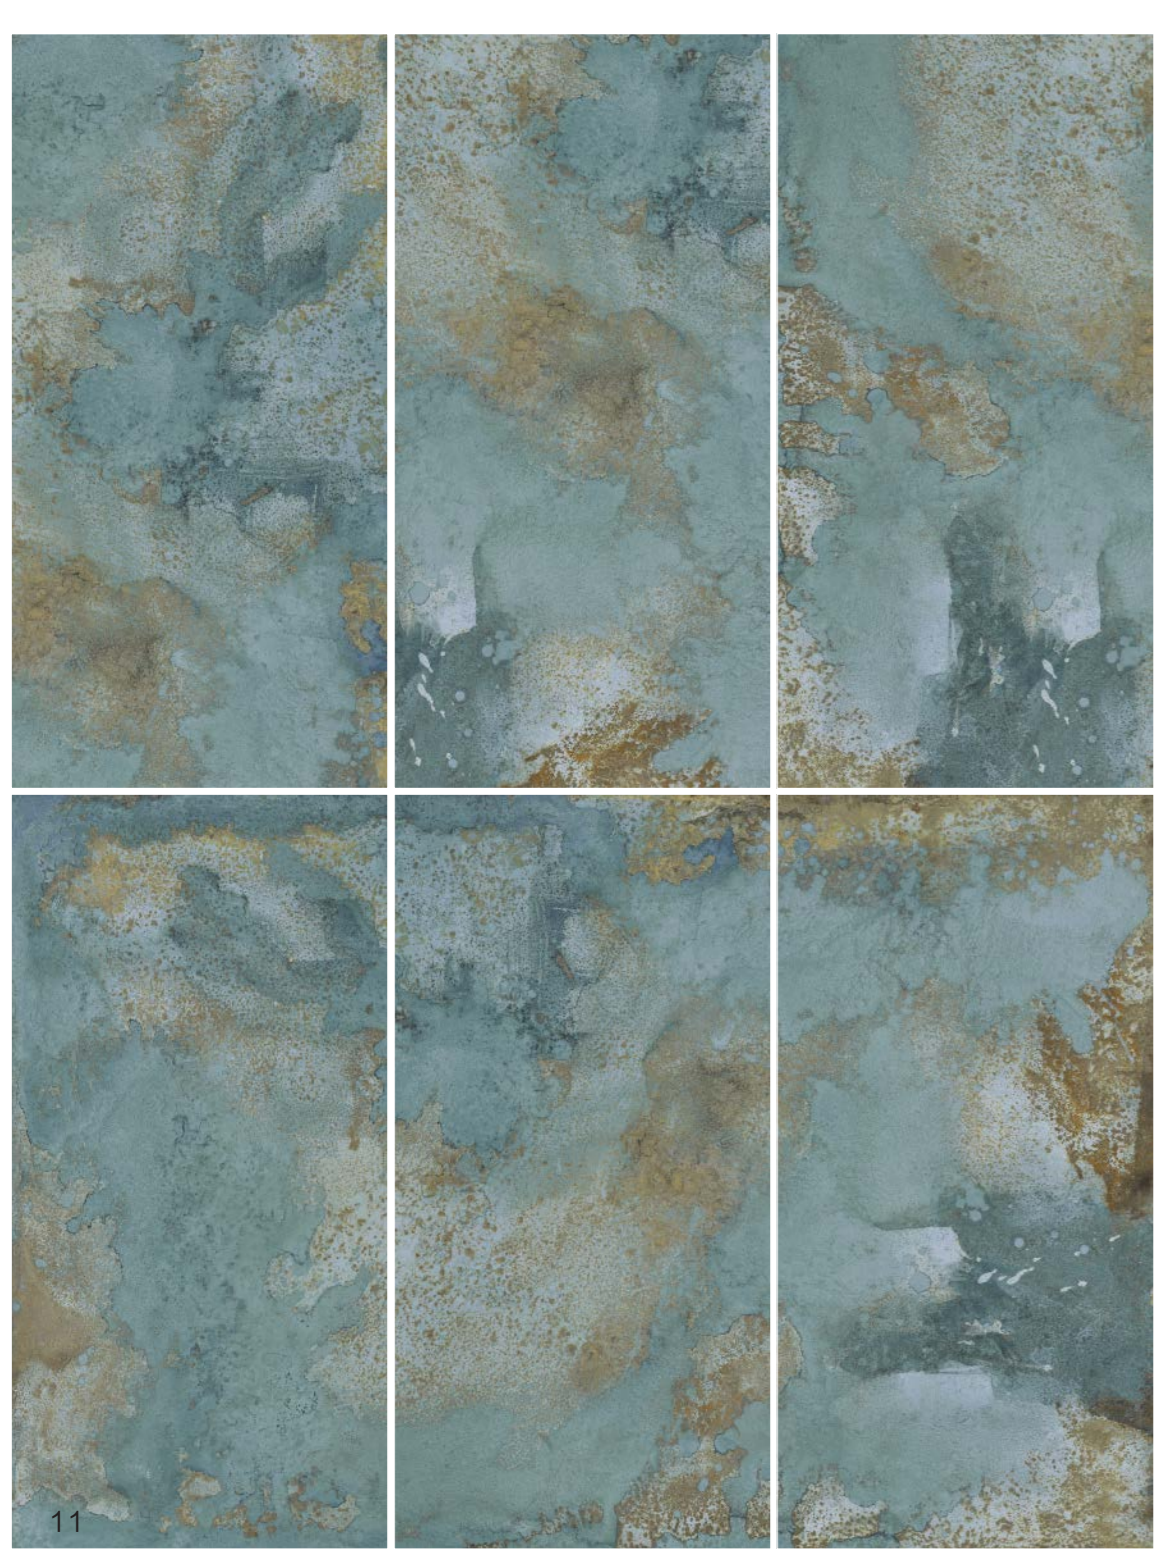

Taking inspiration from the Great Barrier Reef in Australia, the fresh sea breeze, azure sea water, gentle and thoughtful appearance, and rust like elements transform into a unique spatial visual impact, bringing an artistic atmosphere of elegant living to the face

TIFFANY
GX91810

CONCEPT: RUST&STONE
SIZE : 900x1800MM
TYPE: MATT
UNIT: 1COLOR, MULTI-FACE